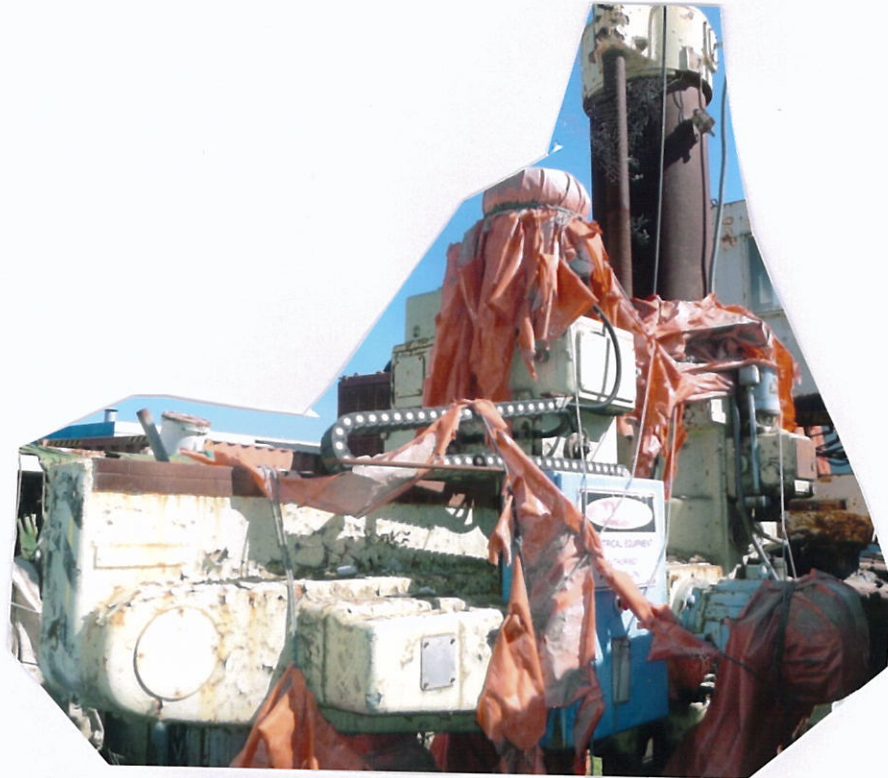

**SHEET NUMBER 29593 RADIAL
DRILL HEAVY DUTY NUMBER 6/7.**

CH.6 PG. 63 SHOW R/M. MS 56. GALLERY LINE 84/D

CORPORATE MACHINERY BROKERS

PO BOX 1043 KENSINGTON GARDENS S.A. 5068

TEL. 042 8832 423

TEL.08-84310430