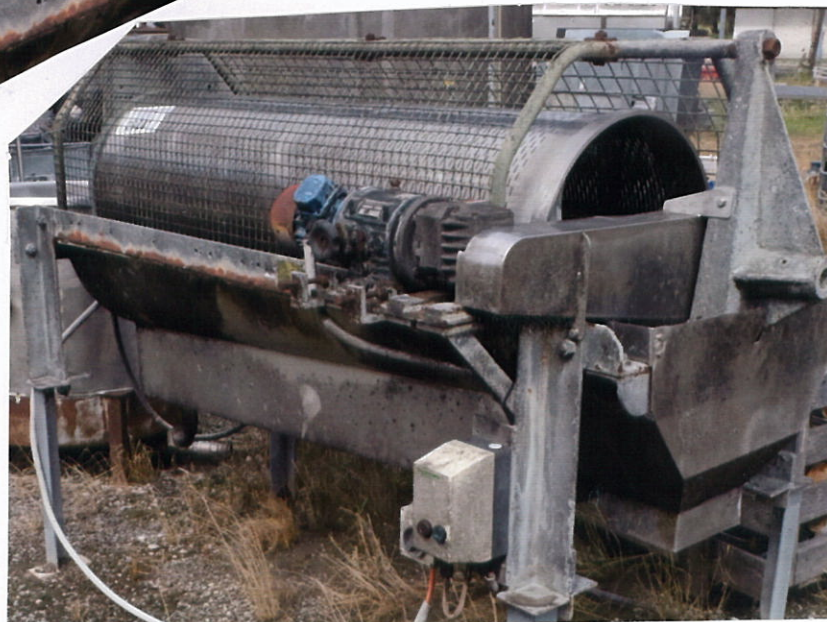

**SHEET NUMBER 29241 STAINLESS STEEL ROTARY  
MOTORISED DEWATERER / JUICE EXTRACTOR.  
DIAMETER OF CYLINDER 600MM.LENGTH OF CYLINDER  
1700MM.**

CHAPTER 7 PAGE 138 SHOWROOM MS 20