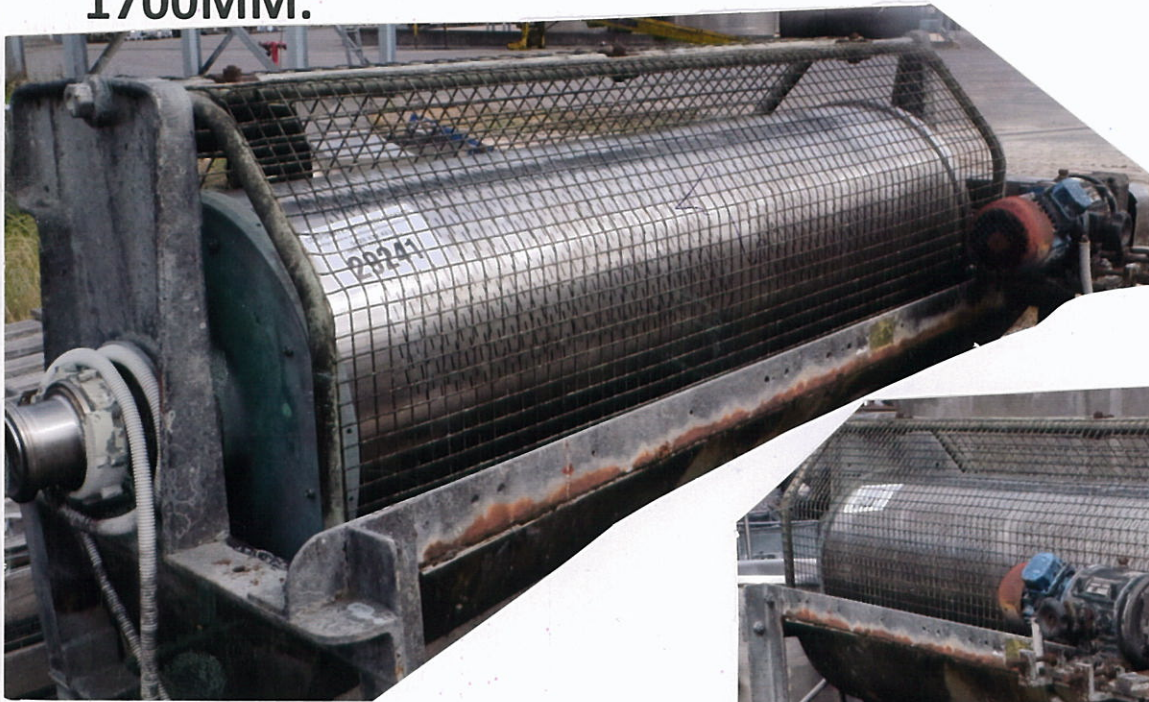

**SHEET NUMBER 29241 STAINLESS STEEL ROTARY  
MOTORISED DEWATERER / JUICE EXTRACTOR.  
DIAMETER OF CYLINDER 600MM.LENGTH OF CYLINDER  
1700MM.**

CHAPTER 7 PAGE 138 SHOWROOM MS 20