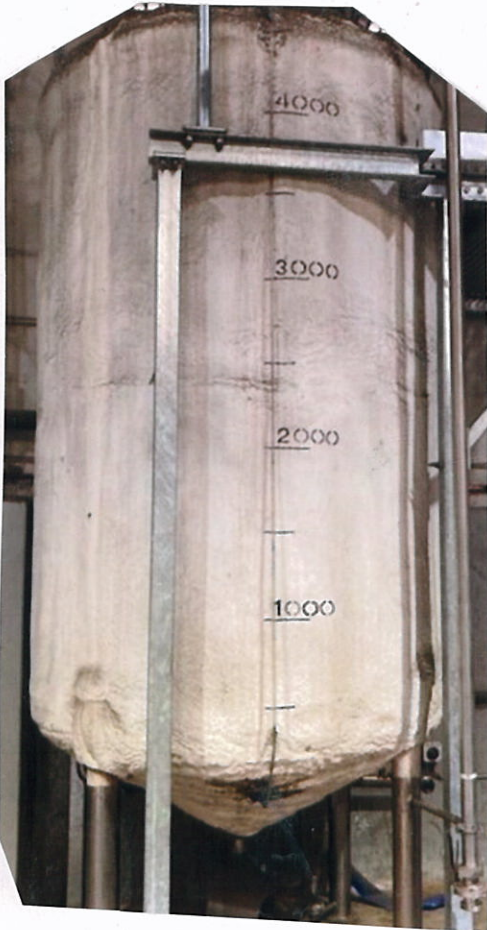

SHEET NUMBER 29044 STAINLESS STEEL INSULATED TANK
MOUNTED ON FOUR ONE METRE HIGH LEGS.CAPACITY—GUAGE MOUNTED ON OUTSIDE
WALL OF TANK FROM 1000 LITRES /2000/3000/4000 LITRES.OUTLET OF 50MM AT BOTTOM.

PAGE 13