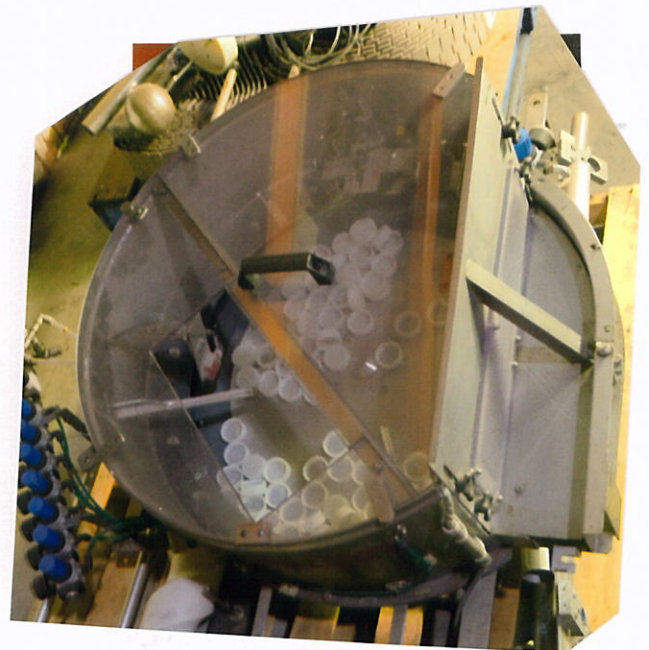

**-SHEET NUMBER 29029 SCREW LID
STAINLESS STEEL SILO FOR MOUNTING
ON BOTTLE CAPPER.**

CORPORATE MACHINERY BROKERS

PG 2 SHOWROOM MS30 LINE C4

PO BOX 1043 KENSINGTON GARDENS S.A. 5068

TEL. 042 8832 423

TEL.08-84310430