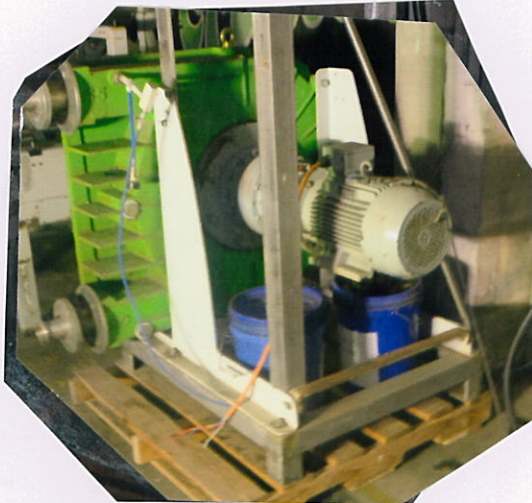

**-SHEET NUMBER 29004 PERISTATIC
PUMP BRAND VERDERFLEX C2CC MODEL
VF-65NBR-SS—25-15. S/N 05293 6F6.
INLET 60MM. OUTLET 60MM.**

CORPORATE MACHINERY BROKERS

PG 10 SHOWROOM MS30 LINE Q21

PO BOX 1043 KENSINGTON GARDENS S.A. 5068