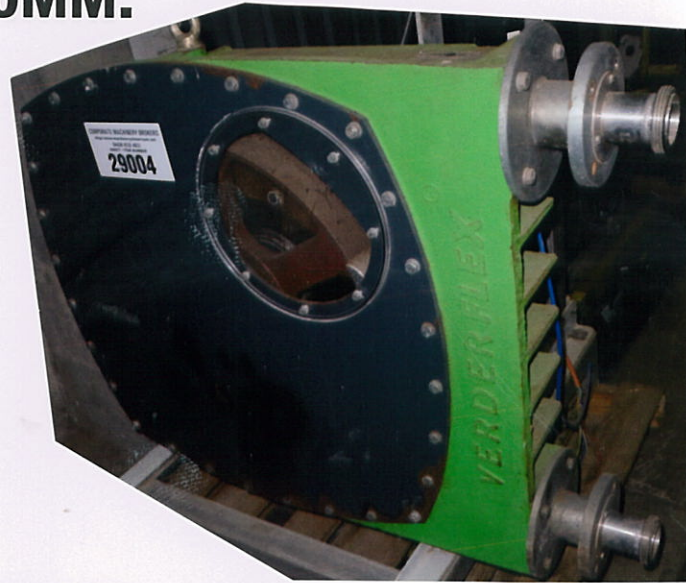

**-SHEET NUMBER 29004 PERISTATIC
PUMP BRAND VERDERFLEX C2CC MODEL
VF-65NBR-SS—25-15. S/N 05293 6F6.
INLET 60MM. OUTLET 60MM.**

CORPORATE MACHINERY BROKERS

PG 10 SHOWROOM MS30 LINE Q21

PO BOX 1043 KENSINGTON GARDENS S.A. 5068