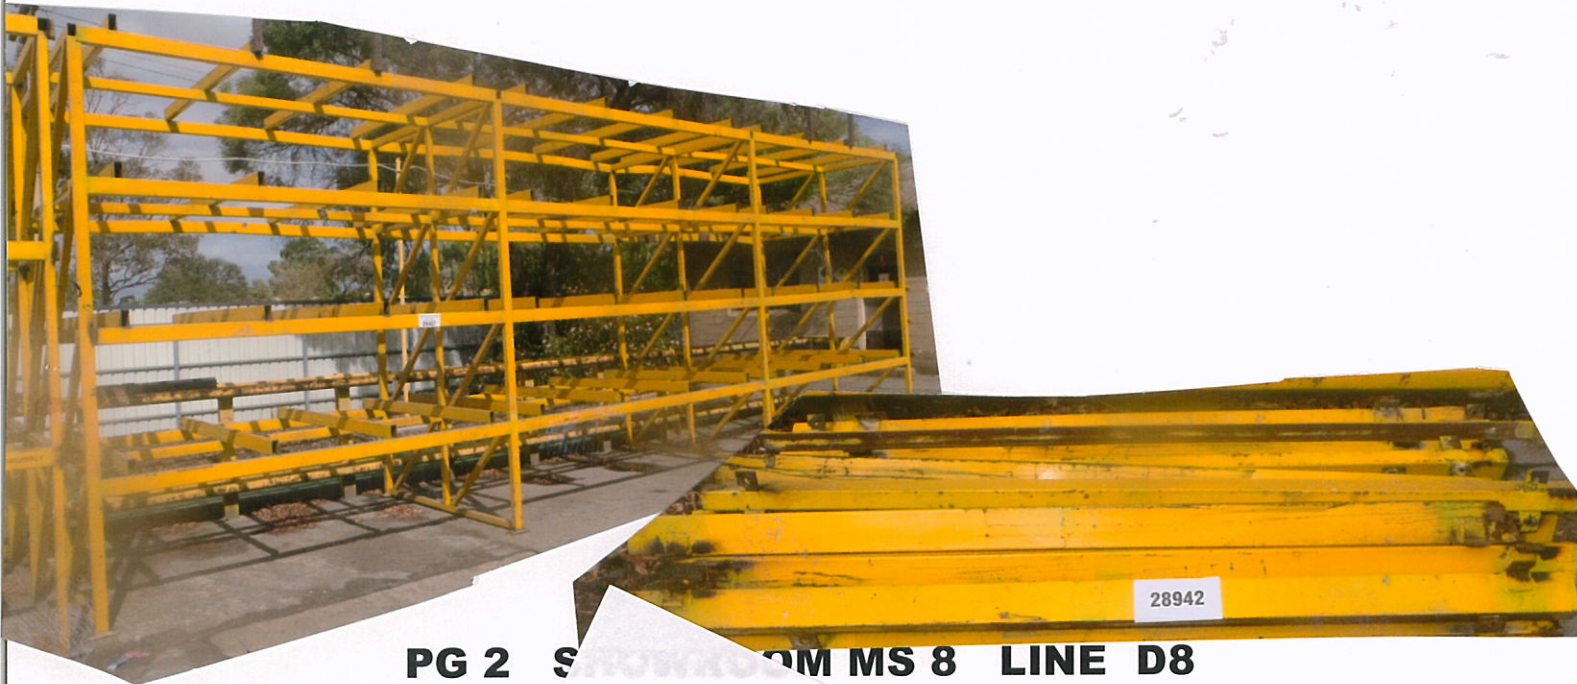

**SHEET NUMBER 28467 HEAVY DUTY
STEEL RACK 9M LONG X 2100 DEEP X
3200 MM HIGH [YELLOW].W/- EXTRA
BEARERS 28942.**

PG 2 SHOWROOM MS 8 LINE D8

CORPORATE MACHINERY BROKERS

PO BOX 1043 KENSINGTON GARDENS S.A. 5068

TEL. 042 8832 423

TEL.08-84310430

E. marketing@machineryshowroom.net

WEB. www.machineryshowroom.net

ADD GST TO ALL PRICES

ALL SALES ARE SUBJECT TO OUR ANNEXURE 'A' CONDITIONS OF SALE.

**SHEET NUMBER 28467 HEAVY DUTY
STEEL RACK 9M LONG X 2100 DEEP X
3200 MM HIGH [YELLOW].W/- EXTRA
BEARERS 28942.**