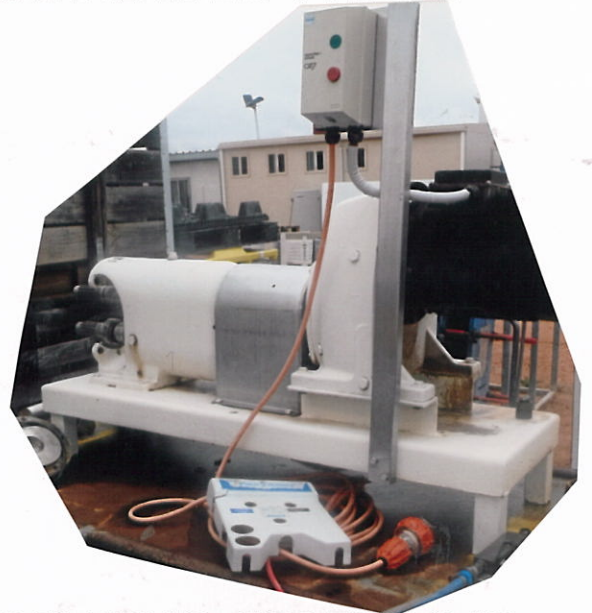

**SHEET NUMBER 28374 LOBE PUMP WITH
DIRECT DRIVE MOTOR-ILLUSTRATED PRIOR
TO RE-ASSEMBLY.**

**PG 10 MACHINERY SHOWROOM MS46. INDEX—Q12
CORPORATE MACHINERY BROKERS**

PO BOX 1043 KENSINGTON GARDENS S.A. 5068

TEL. 042 8832 423

TEL.08-84310430

E. marketing@machineryshowroom.net

WEB. www.machineryshowroom.net

ADD GST TO ALL PRICES

ALL SALES ARE SUBJECT TO OUR ANNEXURE 'A' CONDITIONS OF SALE.

**SHEET NUMBER 28374 LOBE PUMP WITH
DIRECT DRIVE MOTOR-REASSEMBLED. PRICE
ON APPLICATION.**