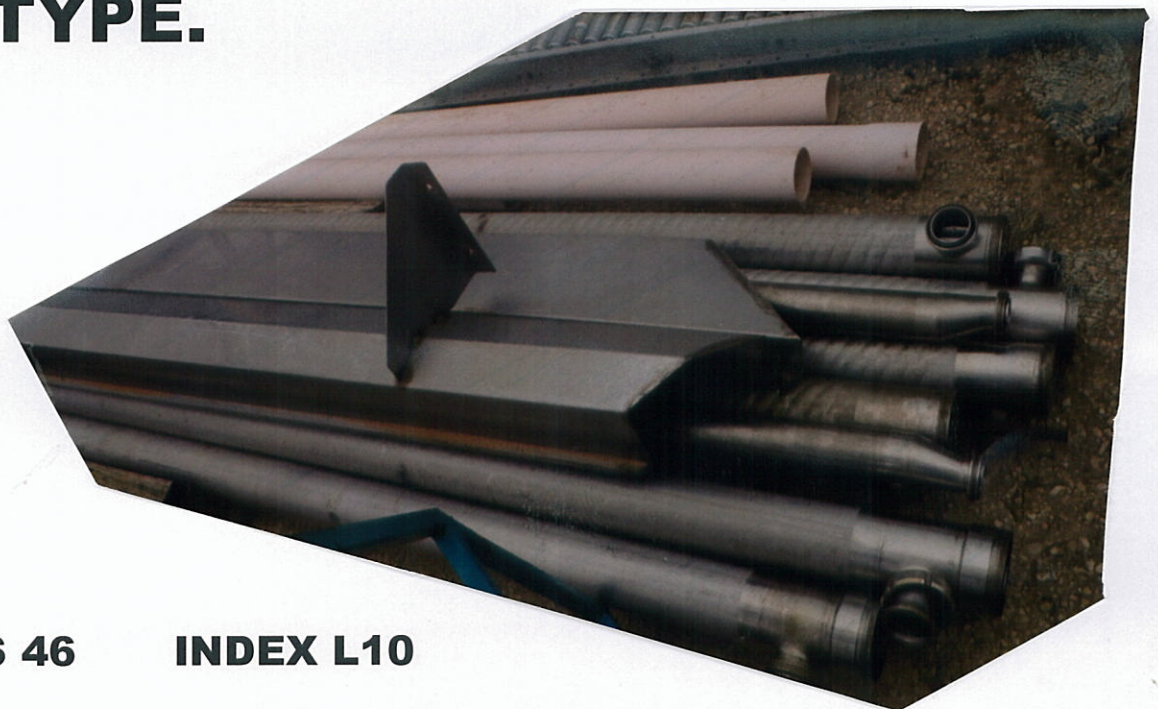

**SHEET NUMBER 28362
STAINLESS STEEL HEAT
EXCHANGER. STRAIGHT TUBE
PIPE TYPE.**

PG 7 MS 46 INDEX L10

CORPORATE MACHINERY BROKERS

PO BOX 1043 KENSINGTON GARDENS S.A. 5068

TEL. 042 8832 423

TEL.08-84310430

E. marketing@machineryshowroom.net