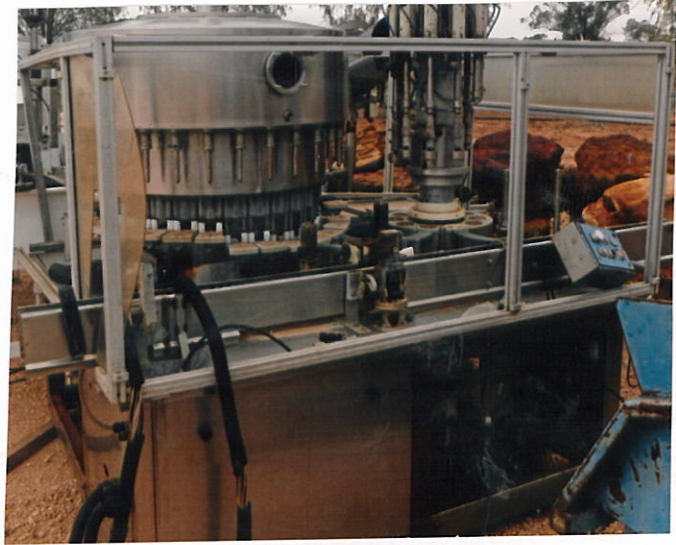

**SHEET NUMBER 28355 BOTTLE FILLER
GRAVITY MODEL- THIRTY HEAD -
CONTROLS INCLUDE MAIN MOTOR /
EMERGENCY / POWER ON / MAIN POWER
STOP.TEN HEAD CAPPER.**

**PG 2 MACHINERY SHOWROOM MS46. INDEX—C11
CORPORATE MACHINERY BROKERS**

**SHEET NUMBER 28355 BOTTLE FILLER
GRAVITY MODEL- THIRTY HEAD –
PRICE \$3700 PLUS GST.**

**PG 2 MACHINERY SHOWROOM MS46. INDEX—C11
CORPORATE MACHINERY BROKERS**

PO BOX 1043 KENSINGTON GARDENS S.A. 5068

TEL. 042 8832 423