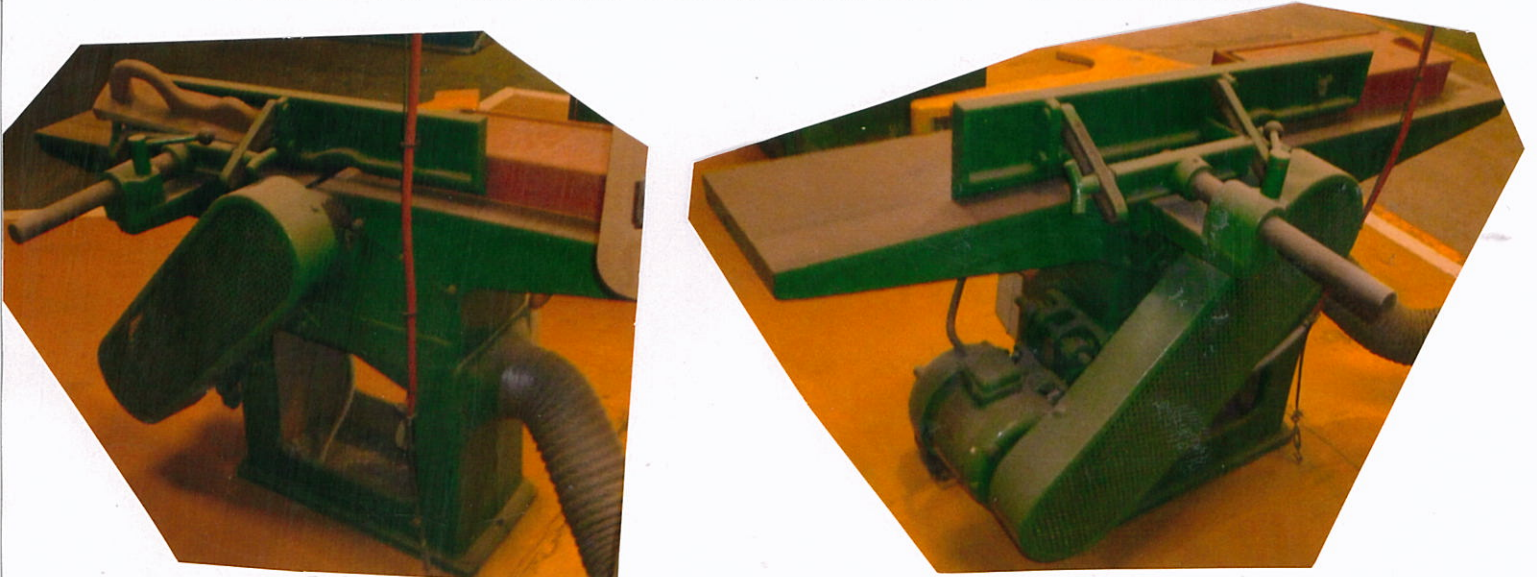

SHEET NUMBER 28281 PLANER

PG 9 SHOW/RM. - MS 8 ITEM P27

CORPORATE MACHINERY BROKERS

PO BOX 1043 KENSINGTON GARDENS S.A. 5068

TEL. 042 8832 423

TEL.08-84310430

E. marketing@machineryshowroom.net

WEB. www.machineryshowroom.net