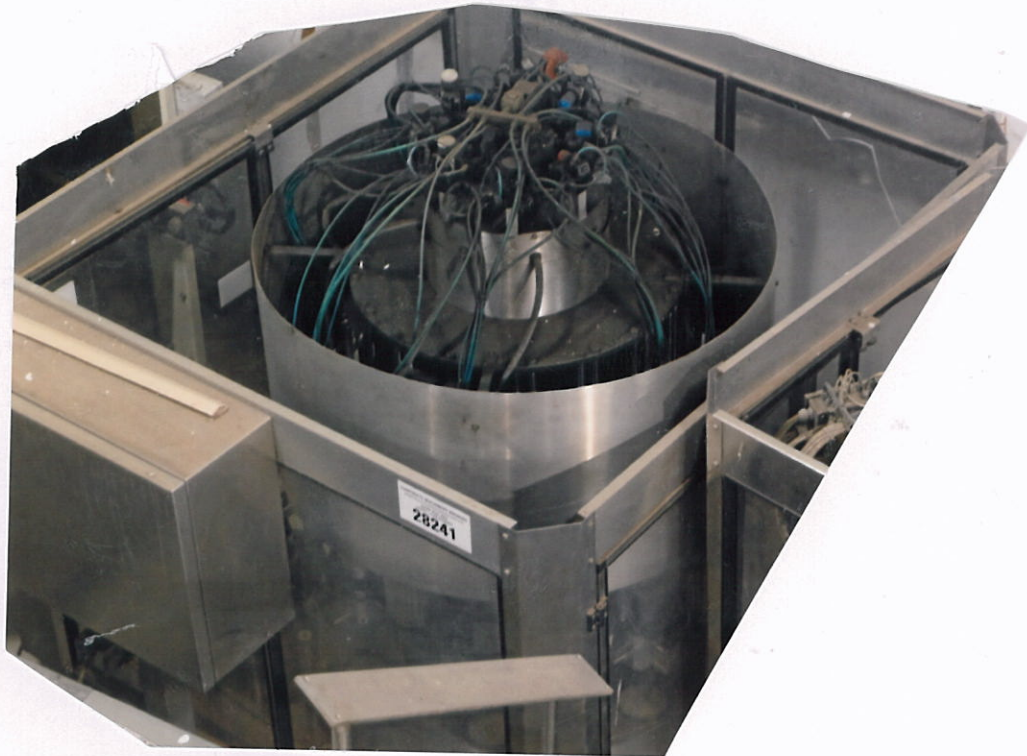

**SHEET NUMBER 28241 SPARKLING WINE
CORK WIRING MACHINE.---EIGHT HEADER**

PG 2 SHOW/RM.- MS 2. INDEX- C47

CORPORATE MACHINERY BROKERS

PO BOX 1043 KENSINGTON GARDENS S.A. 5068

TEL. 042 8832 423

TEL.08-84310430

E. marketing@machineryshowroom.net

WEB. www.machineryshowroom.net

ADD GST TO ALL PRICES

ALL SALES ARE SUBJECT TO OUR ANNEXURE 'A' CONDITIONS OF SALE.

**SHEET NUMBER 28241 SPARKLING WINE
CORK WIRING MACHINE.---EIGHT HEADER
PRICE \$6900 PLUS GST.**