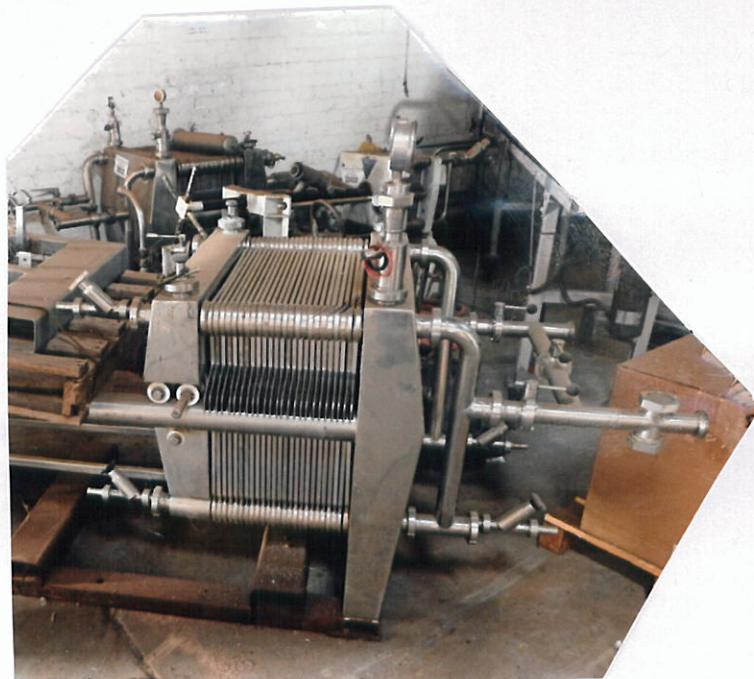

**SHEET NUMBER 28233 STAINLESS STEEL
PLATE FILTER BRAND LIETZ 24 PLATE .**

PG 15 SHOW/RM.- MS 2. INDEX- W27

CORPORATE MACHINERY BROKERS

PO BOX 1043 KENSINGTON GARDENS S.A. 5068

TEL. 042 8832 423

TEL.08-84310430