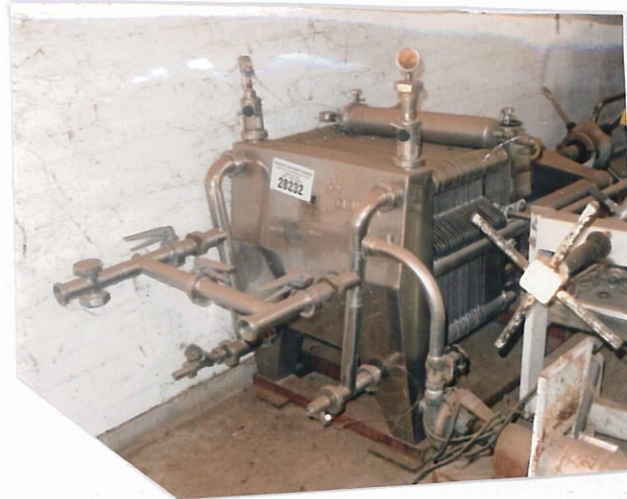

**SHEET NUMBER 28232 STAINLESS STEEL
PLATE FILTER BRAND LIETZ 24 PLATE .**

PG 15 SHOW/RM.- MS 2. INDEX- W27

CORPORATE MACHINERY BROKERS

PO BOX 1043 KENSINGTON GARDENS S.A. 5068

TEL. 042 8832 423

TEL.08-84310430