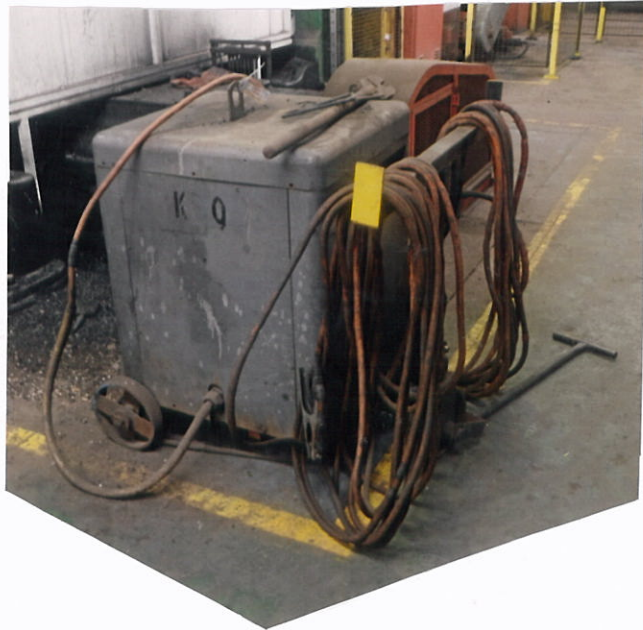

**-SHEET NUMBER 28063 WELDER BRAND
LINCOLN MODEL TM300.
PRICE \$350 PLUS GST.**

PG 5 SHOWROOM MS 8 LINE H60

CORPORATE MACHINERY BROKERS

PO BOX 1043 KENSINGTON GARDENS S.A. 5068

TEL. 042 8832 423

TEL.08-84310430