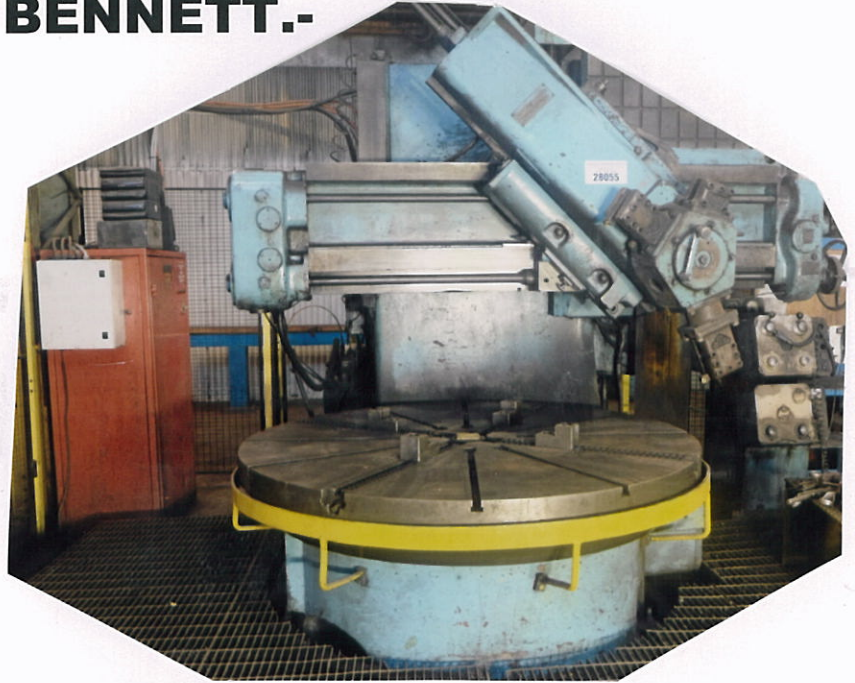

**SHEET NUMBER 28055 VERTICAL BORER
WEBSTER AND BENNETT.-**

PAGE 6 SHOW-RM MS8 INDEX J5

CORPORATE MACHINERY BROKERS

PO BOX 1043 KENSINGTON GARDENS S.A. 5068

TEL. 042 8832 423

TEL.08-84310430

E. marketing@machineryshowroom.net