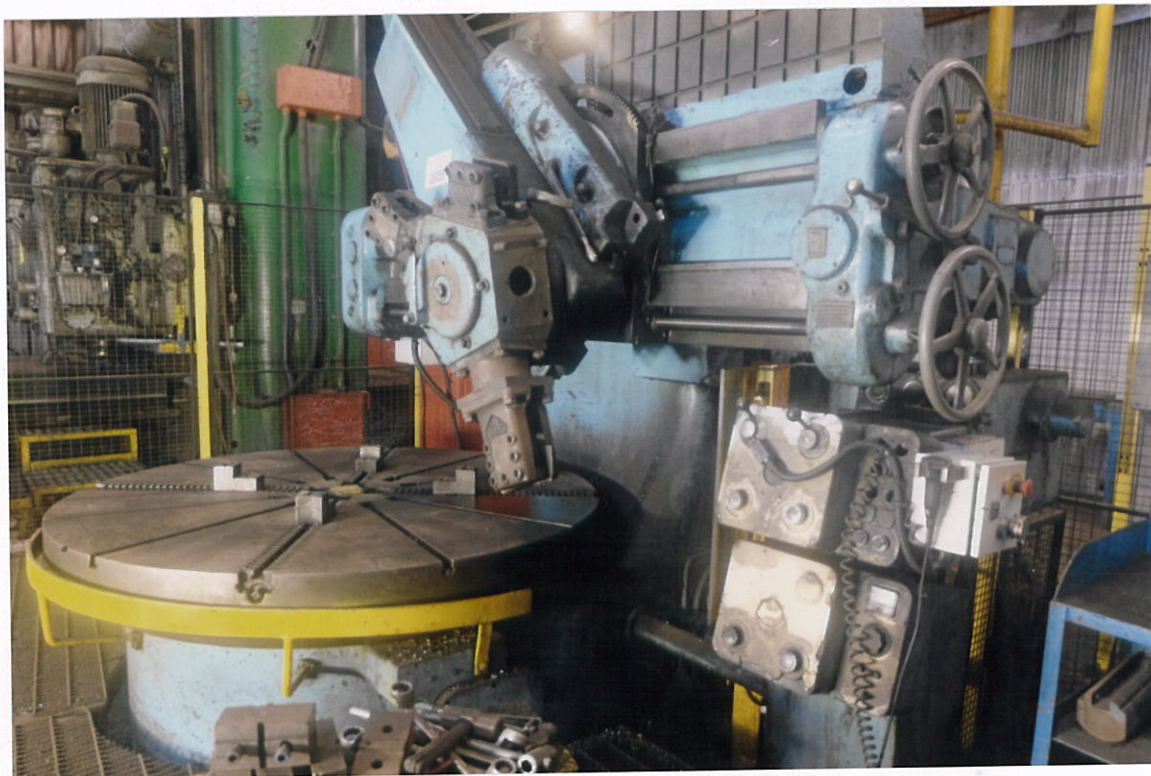

A Decade of Commercial Systems