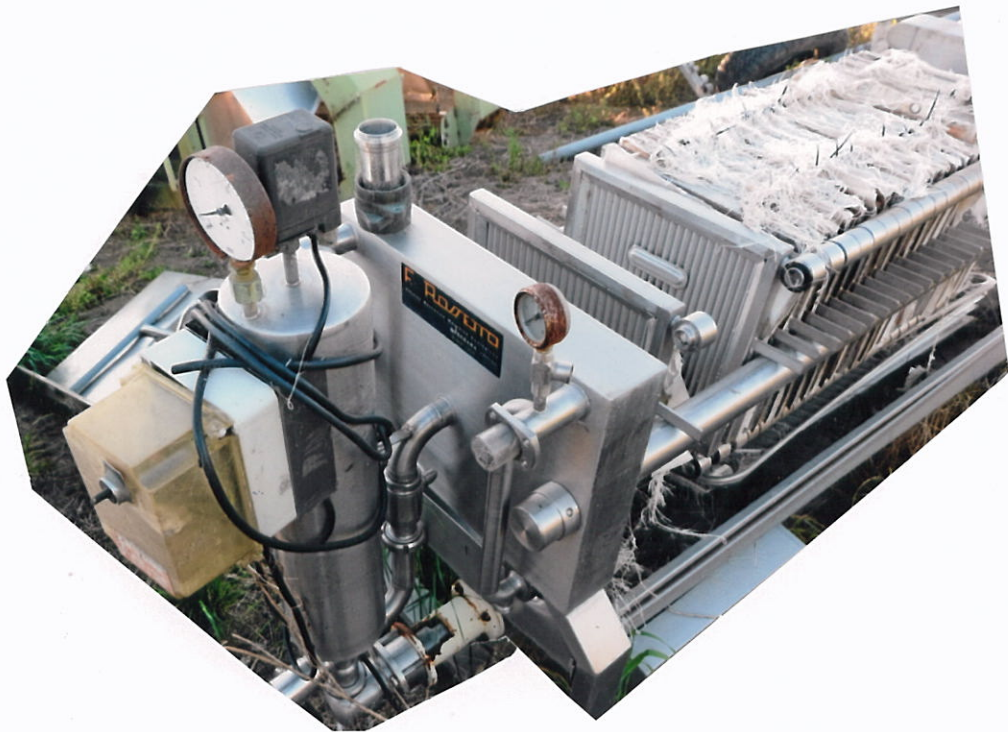

**ALL SALES ARE SUBJECT TO OUR ANNEXURE 'A' CONDITIONS OF SALE.**

**SHEET NUMBER 28009 LEES FILTER –  
MOBILE STAINLESS STEEL.**

**PRICE \$ 2900 —PLUS GST**

**PG- 15. SHOW/RM.-MS17.INDEX- W28.**