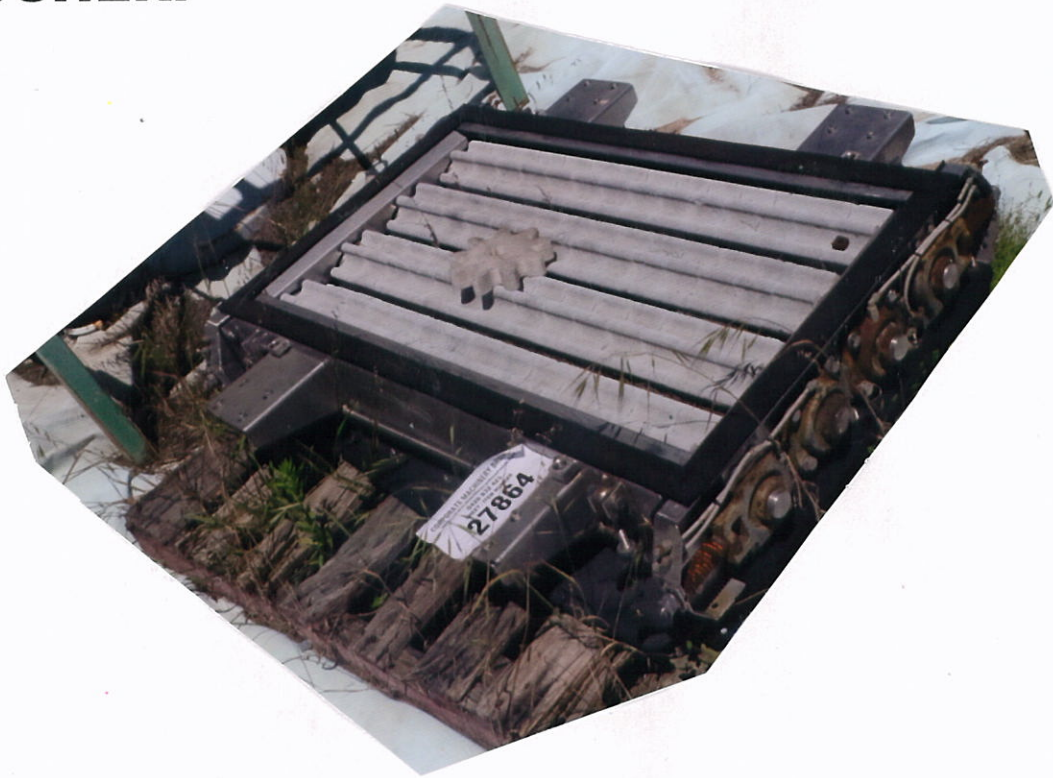

**-SHEET NUMBER 27864 WINE GRAPE
CRUSHER.**

CORPORATE MACHINERY BROKERS

CHAPTER 5 PAGE 39 SHOWROOM MS 20

PO BOX 1043 KENSINGTON GARDENS S.A. 5068

TEL. 042 8832 423

TEL.08-84310430

**E. jt@machinesforsale.com.au WEB. www.machineryshowroom.net300 MM,DIAMETER
230 MM.**