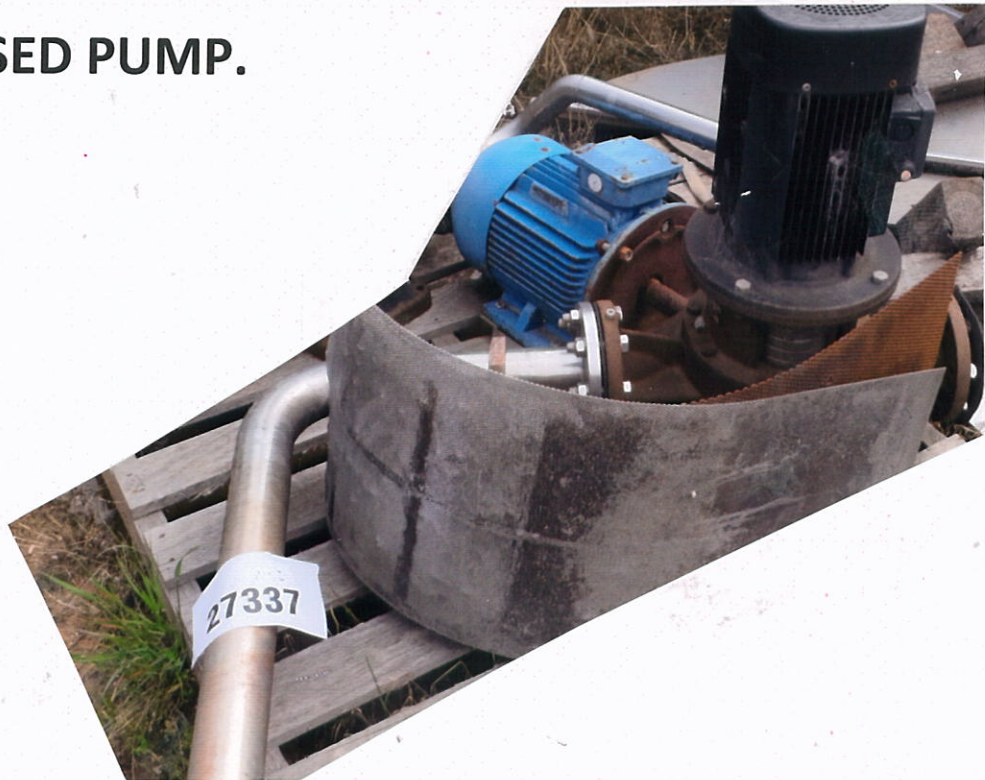

**SHEET NUMBER 27337A VERTICALLY MOUNTED
MOTORISED PUMP.**

PAGE 10

SHOW/RM

MS20

LINE 155

CORPORATE MACHINERY BROKERS

PO BOX 1043 KENSINGTON GARDENS, SA, 5068

Tel: 042 8832 423