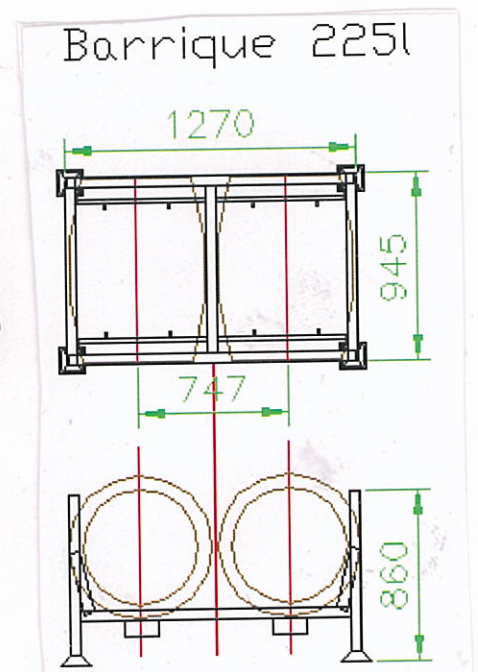

SHEET NUMBER 27062 LABOUR SAVING BARREL CRADLES.

BARRIQUE RGB BARREL CRADLES WITH FOUR CORNER POSTS.

- TWO BARRELS PER FRAME.

- GALVANISED STRONG STEEL MATERIAL.

- MULTI STACKABLE. QUANTITY AVAILABLE.

-OFTEN USED TO MOUNT SINGLE HOGSHEAD OR
PUNCHEON BARRELS.

ALL SALES ARE SUBJECT TO OUR ANNEXURE 'A' CONDITIONS OF SALE.

SHEET NUMBER 27062

LABOUR SAVING BARREL CRADLES.

**BARRIQUE RGB BARREL CRADLES WITH FOUR
CORNER POSTS. PRICE EACH \$80 PLUS GST.**

- **TWO BARRELS PER FRAME.**
- **GALVANISED STRONG STEEL MATERIAL.**
- **MULTI STACKABLE. LARGE QUANTITY AVAILABLE.**