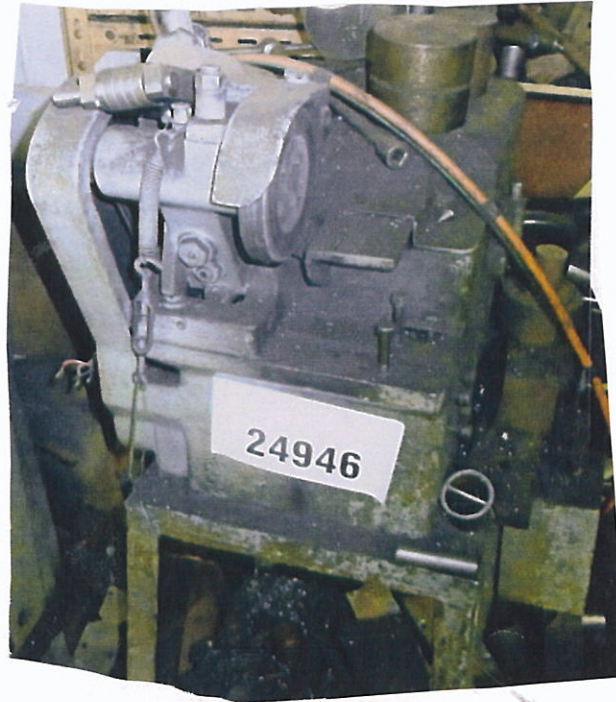

SHEET NUMBER 24946 FLOOR MOUNTED GRINDER .

CAT. SE

PG 6 SHOW/RM.- MS43 .INDEX-SWJ9.'

CORPORATE MACHINERY BROKERS

PO BOX 1043 KENSINGTON GARDENS S.A. 5068

TEL. 042 8832 423

TEL.08-84310430

E. marketing@machineryshowroom.net

WEB. www.machineryshowroom.net

ADD GST TO ALL PRICES

ALL SALES ARE SUBJECT TO OUR ANNEXURE 'A' CONDITIONS OF SALE.

SHEET NUMBER 24946

PRICE. \$ 300 . PLUS GST.

CORPORATE MACHINERY BROKERS

PO BOX 1043 KENSINGTON GARDENS S.A. 5068