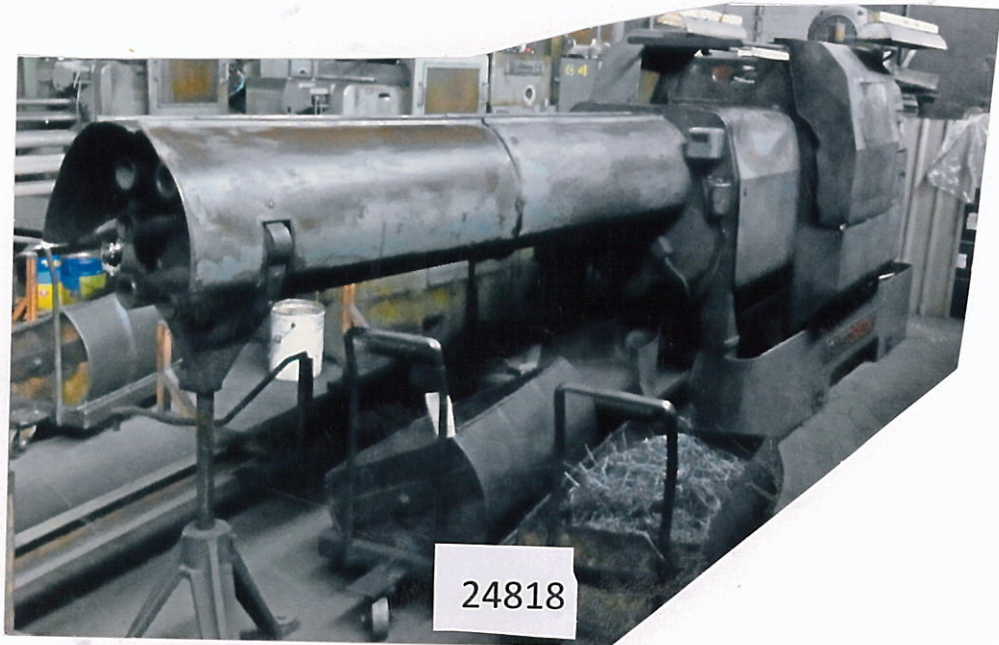

**SHEET NUMBER 24818 SIX BAR SPINDLE
AUTOMATIC LATHE BRAND BSA ACME GRIDLEY
SIZE TO 1.75MM DIAMETER BAR.**

CAT. SE

PG 6 SHOW/RM.- MS 43 .INDEX-SWJ47.

CORPORATE MACHINERY BROKERS

PO BOX 1043 KENSINGTON GARDENS S.A. 5068